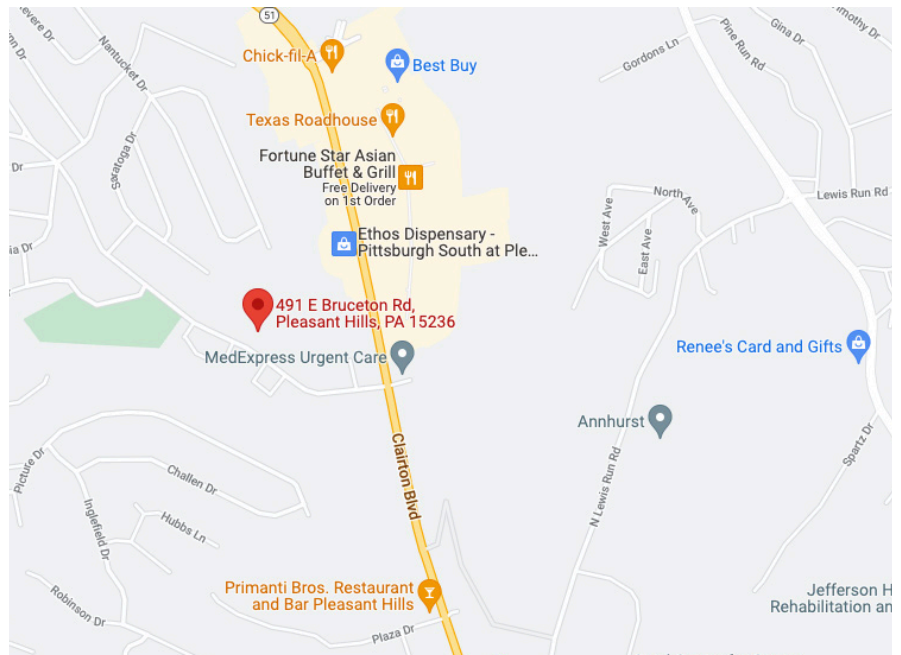

Kelley Hoover Heckathorne
412.670.4248
khoover@burnsscalo.com

NEARBY AMENITIES

10 Miles to Downtown Pittsburgh

Direct Access to Route 51 and Mon-Fayette Expressway

Restaurants, Banks, Retail, Allegheny Co., and Jefferson Regional Airport Medical Center 5 Minutes Away