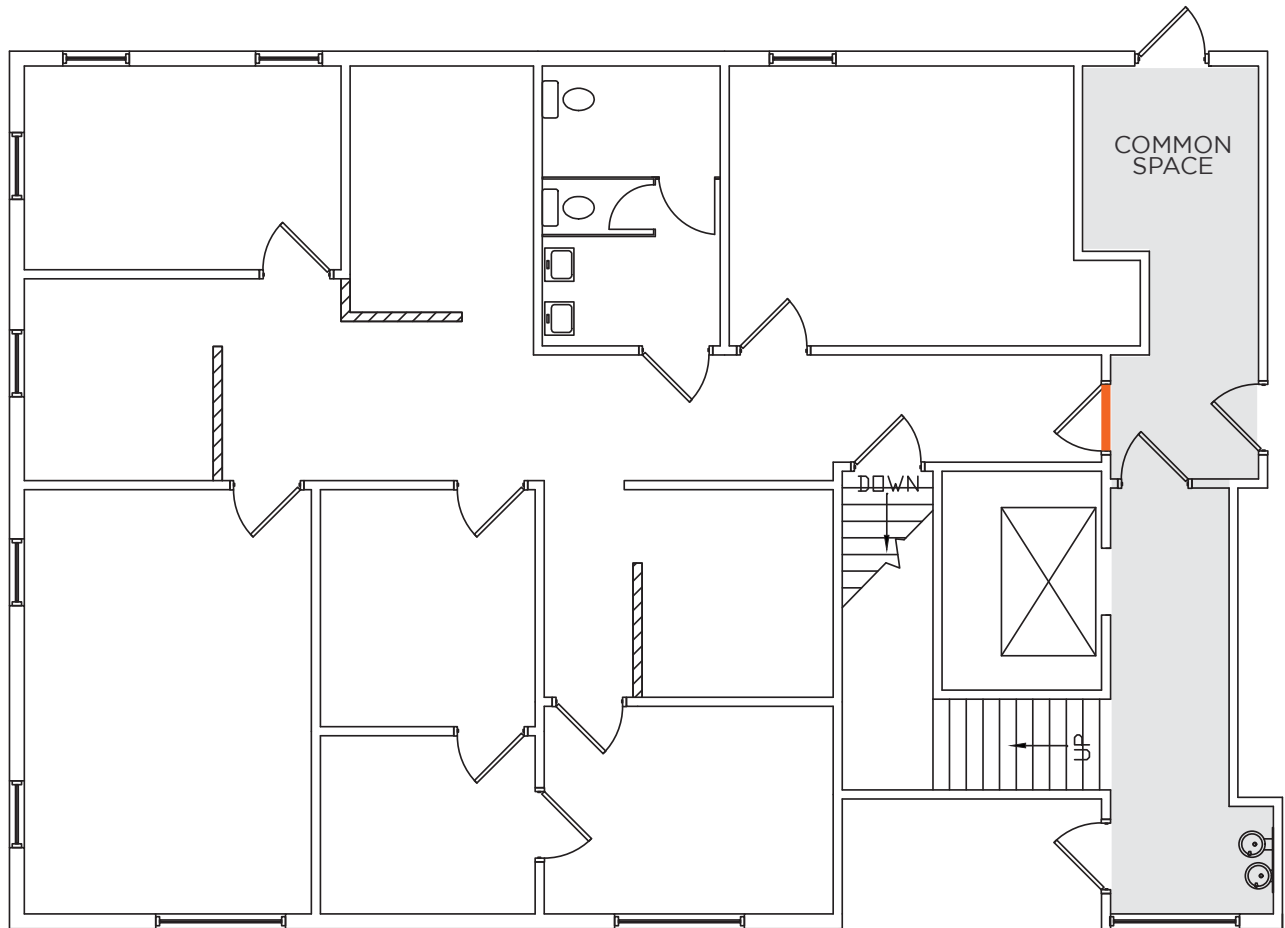

On-Site Facility Manager

Located in the heart of South Hills Neighborhoods

1,976 SF SUITE 201

5 Windowed Offices

Private Restroom

Storage

CONTACT BROKERS

John Eliopoulos
412.613.6229
jeliopoulos@burnsscalo.com